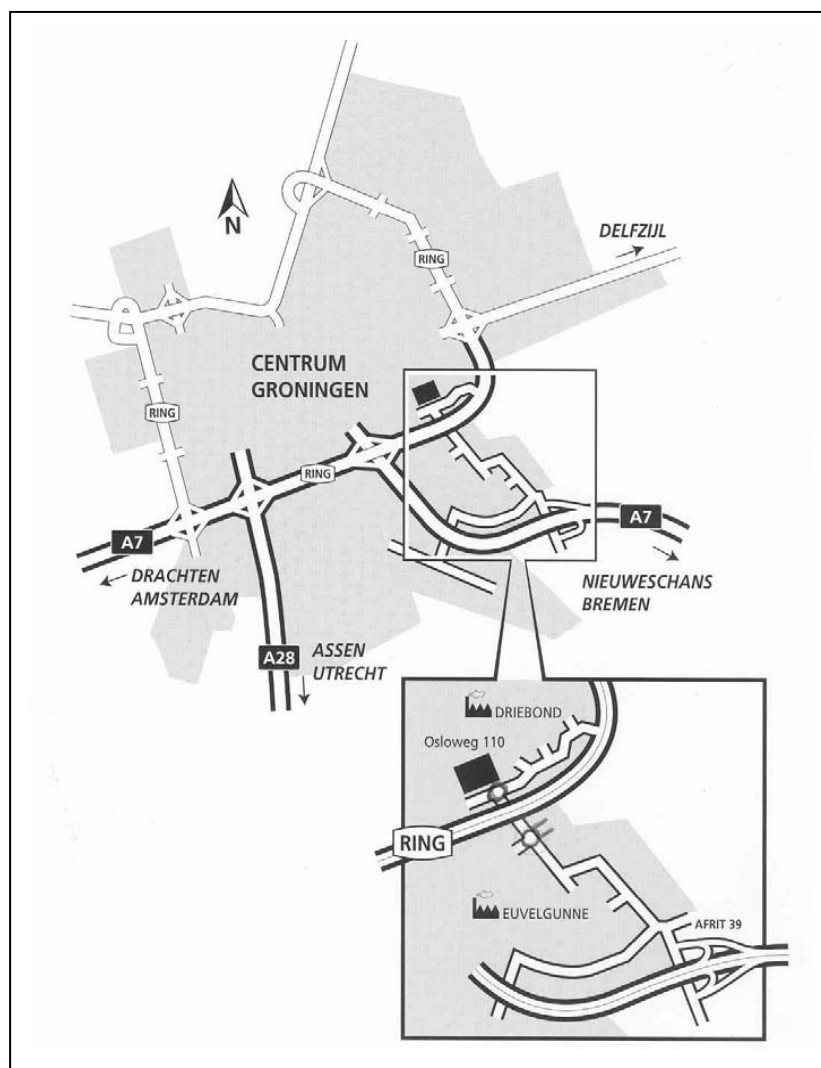

Route Description – Numeriek Centrum Groningen

Coming from the direction of Amsterdam via Drachten:

Amsterdam - Almere (A 1) - Lelystad (A5) - Groningen (A7) - Groningen ring road (A7) - Turning signposted Industrieterrein Driebond.

Follow the road until you see our building with the red chain in front of you.

Coming from the direction of Utrecht:

Utrecht (A9) - Zwolle (A50) - Assen (A28) - Turn right signposted Ring Groningen /Delfzijl (A7) - Turning signposted Industrieterrein Driebond. Follow the road until you see our building with the red chain in front of you.

Coming from the direction of Nieuweschans:

Nieuweschans (A7)- Groningen (A7) – Turning signposted industrieterrein Euvelgunne (junction 39) - Turn right signposted industrieterrein Euvelgunne/Driebond - Follow road (to the give way markings (white triangles)) - Turn right. Follow the road until you see our building with the red chain in front of you.